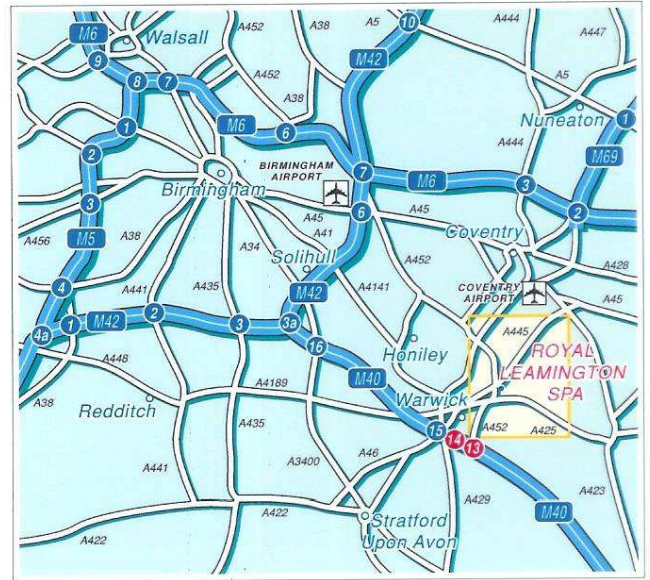

### How to find us

**By Rail**  
Leamington Spa station is approximately 5 minutes taxi ride to our hotel. For information on train times and operators call National Rail Enquiries on 08457 484950.

**By Air**  
Birmingham International Airport is approximately 45 minutes by road.

**Start here**  
A452 (Southbound)

**Start here**  
A445 (Southbound)